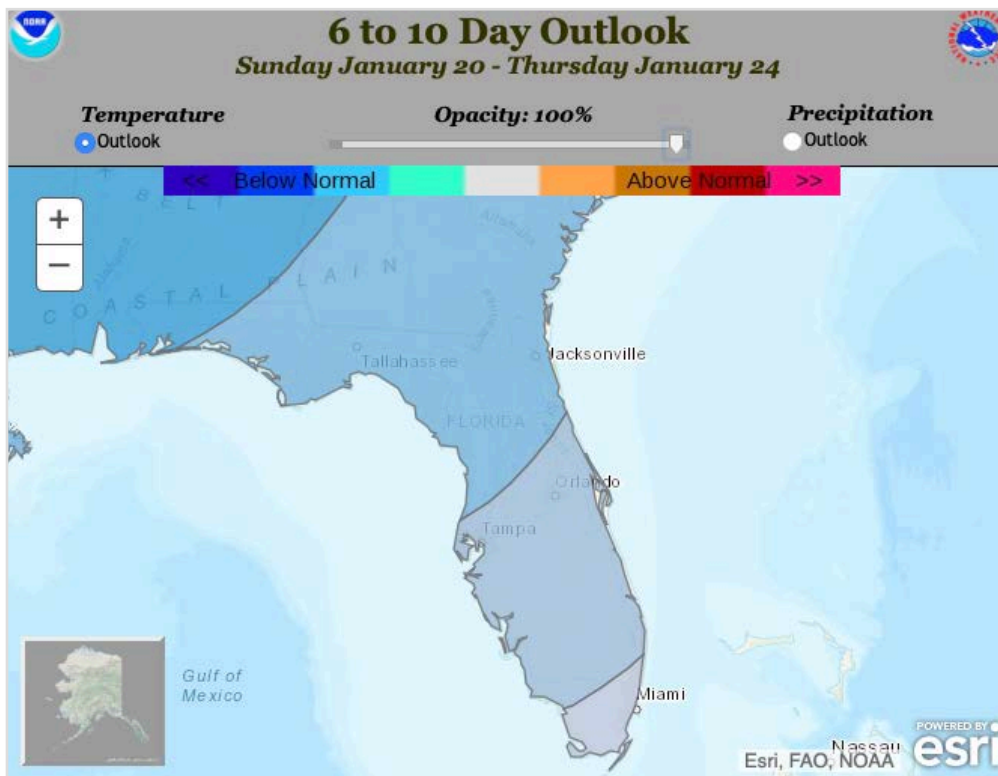

### Southeast District

● 7-day rainfall (inches)    
 ● 7-day Maximum Temperature (°F)    
 ● 7-day Minimum Temperature (°F)

## NWS 6-10 DAY OUTLOOKS

### NWS 6-10 day Rainfall Outlook