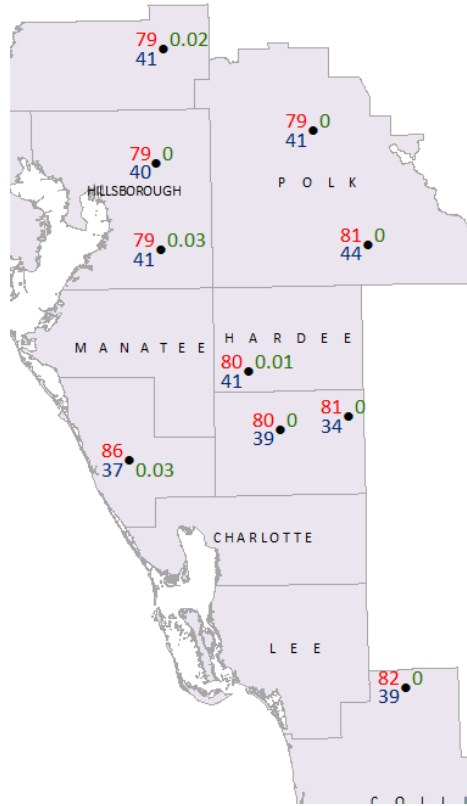

## Weekly Temperature & Rainfall Data from FAWN Stations by District

Northwest District

Northeast District

Central District

● 7-day rainfall (inches)    ● 7-day Maximum Temperature (°F)    ● 7-day Minimum Temperature (°F)

### Southwest District

### Southeast District

● 7-day rainfall (inches)    
 ● 7-day Maximum Temperature (°F)    
 ● 7-day Minimum Temperature (°F)