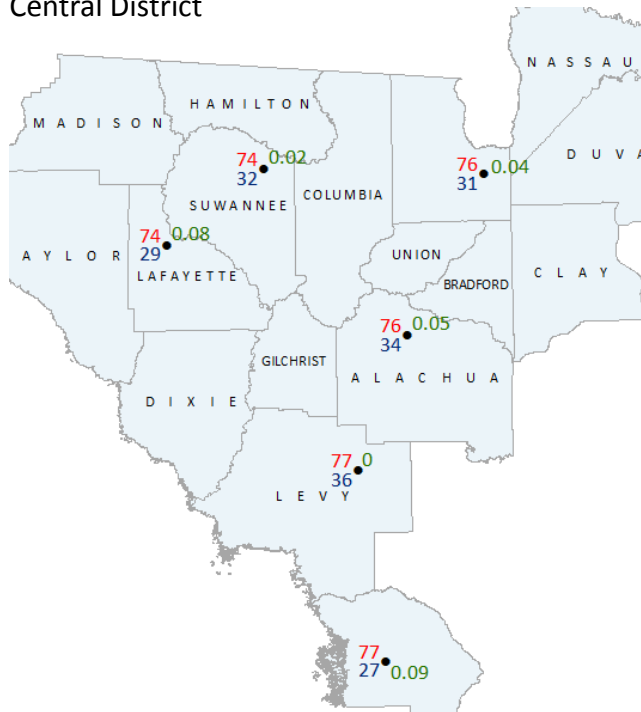

## Weekly Temperature & Rainfall Data from FAWN Stations by District

Northwest District

Northeast District

Central District

● 7-day rainfall (inches)    ● 7-day Maximum Temperature (°F)    ● 7-day Minimum Temperature (°F)

### Southwest District

### Southeast District

● 7-day rainfall (inches)    
 ● 7-day Maximum Temperature (°F)    
 ● 7-day Minimum Temperature (°F)