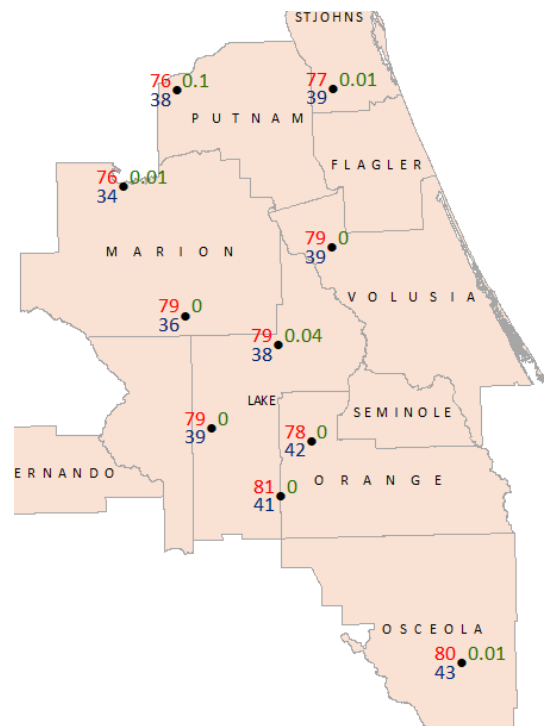

## Weekly Temperature & Rainfall Data from FAWN Stations by District

Northwest District

Northeast District

Central District

● 7-day rainfall (inches)    ● 7-day Maximum Temperature (°F)    ● 7-day Minimum Temperature (°F)

### Southwest District

### Southeast District

● 7-day rainfall (inches)    
 ● 7-day Maximum Temperature (°F)    
 ● 7-day Minimum Temperature (°F)