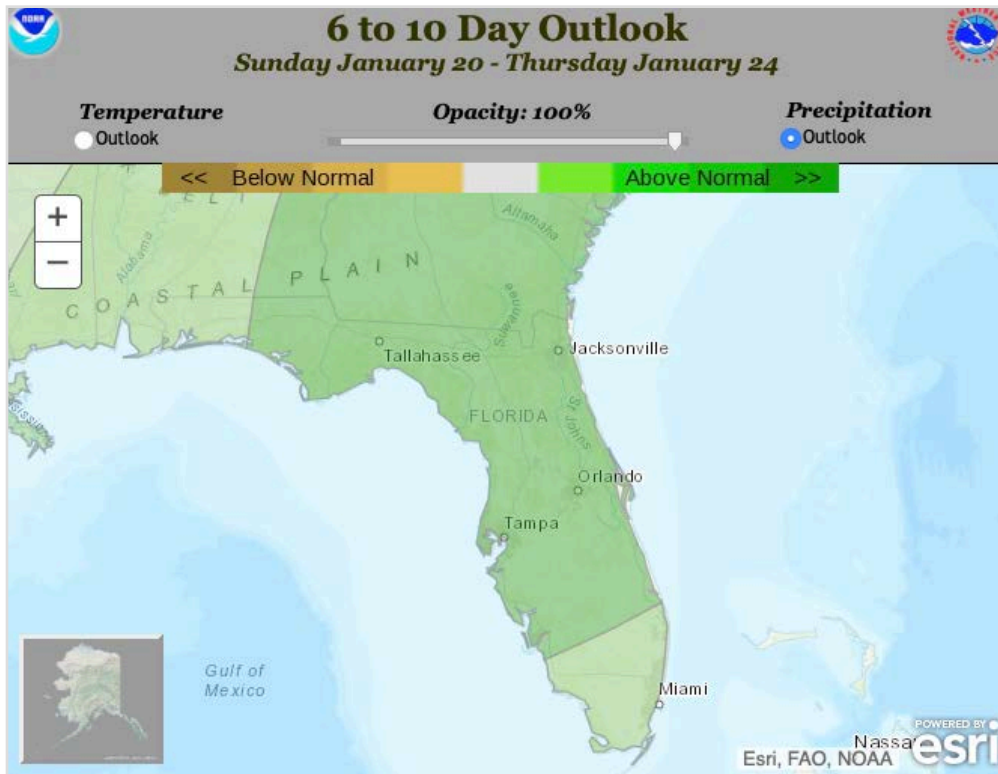

## Weekly Temperature & Rainfall Data from FAWN Stations by District

Northwest District

Northeast District

Central District

● 7-day rainfall (inches)    ● 7-day Maximum Temperature (°F)    ● 7-day Minimum Temperature (°F)

### Southwest District

### Southeast District

● 7-day rainfall (inches)    
 ● 7-day Maximum Temperature (°F)    
 ● 7-day Minimum Temperature (°F)

## NWS 6-10 DAY OUTLOOKS