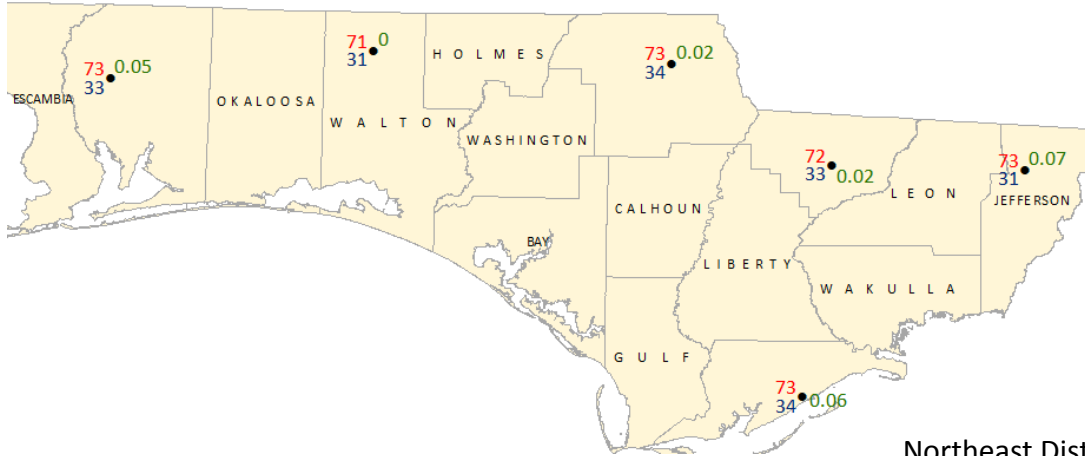

## Weekly Temperature & Rainfall Data from FAWN Stations by District

Northwest District

Northeast District

Central District

● 7-day rainfall (inches)    ● 7-day Maximum Temperature (°F)    ● 7-day Minimum Temperature (°F)

### Southwest District

### Southeast District

● 7-day rainfall (inches)    
 ● 7-day Maximum Temperature (°F)    
 ● 7-day Minimum Temperature (°F)