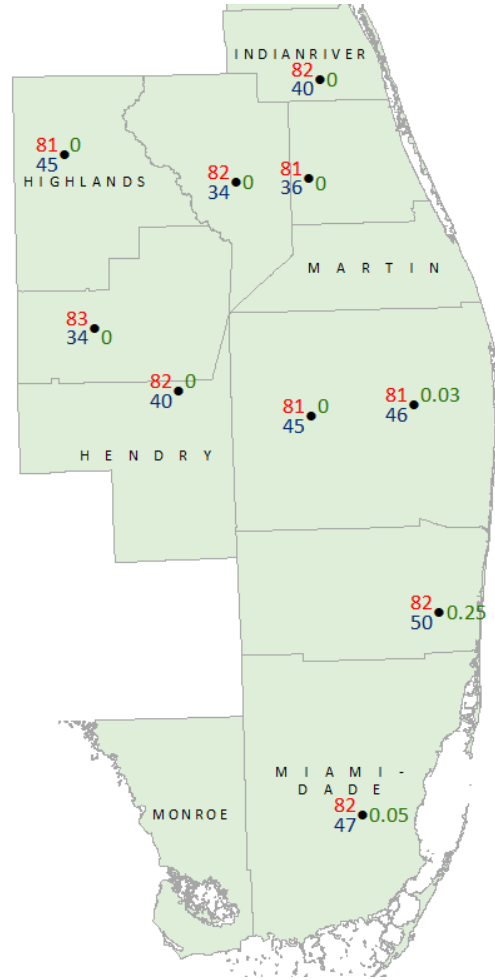

## Weekly Temperature & Rainfall Data from FAWN Stations by District

Northwest District

Northeast District

Central District

● 7-day rainfall (inches)    ● 7-day Maximum Temperature (°F)    ● 7-day Minimum Temperature (°F)

### Southwest District

### Southeast District

● 7-day rainfall (inches)    
 ● 7-day Maximum Temperature (°F)    
 ● 7-day Minimum Temperature (°F)

## NWS 6-10 DAY OUTLOOKS